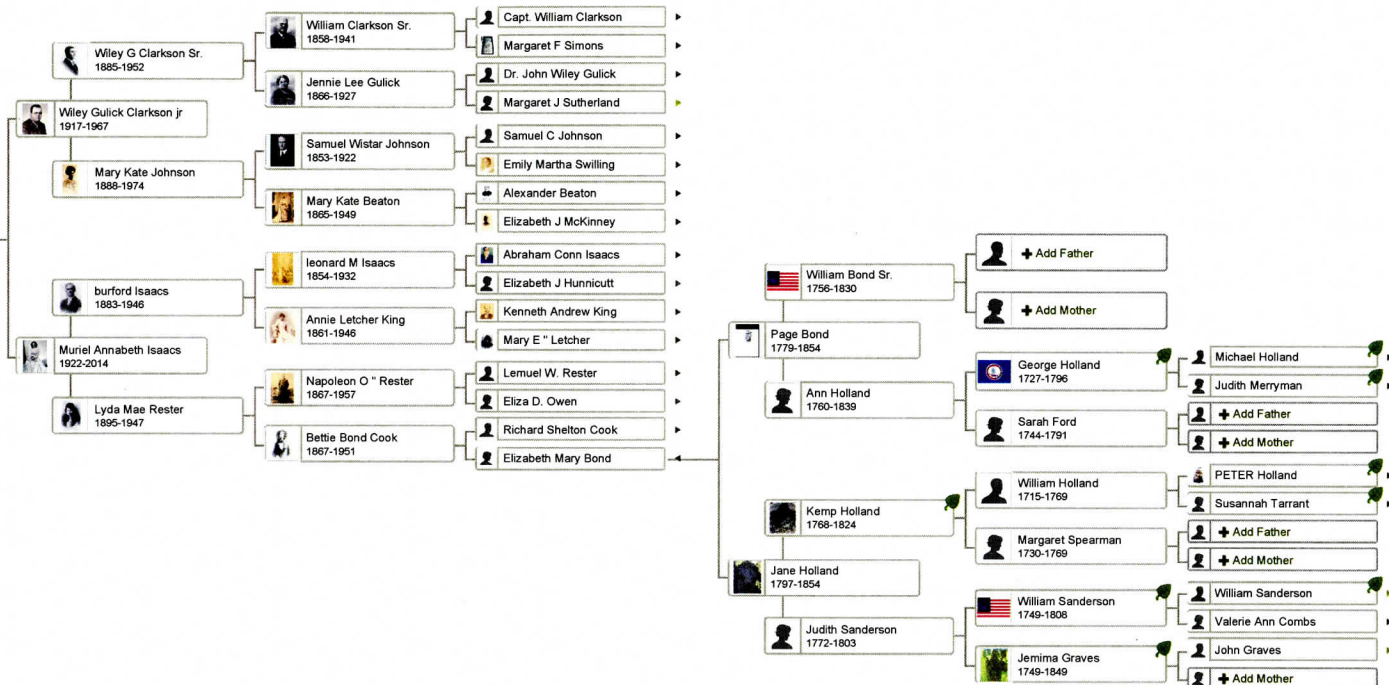

1 1080

WileyandLinda

Upgrade

Help

- Home
- Family Trees
- Search
- DNA
- Collaborate
- Learning Center
- Publish
- Shop + Gift
- Hire an Expert

Isaacs Family Tree

find a person in this tree

Pedigree Family

- Home
- Refresh
- +
- 0
-
- Print

Wiley G Clarkson III
1945-Living

Spouse & Children

- Linda Gail Bishop
- Shannon M Clarkson
- Kathie Ann Clarkson
- Kristie Lynn Clarkson

Siblings

- + Add relative

Support Center

Ancestry Blog

Site Map

Gift Memberships

Careers

Visit our other sites: United States

Isaacs Family Tree