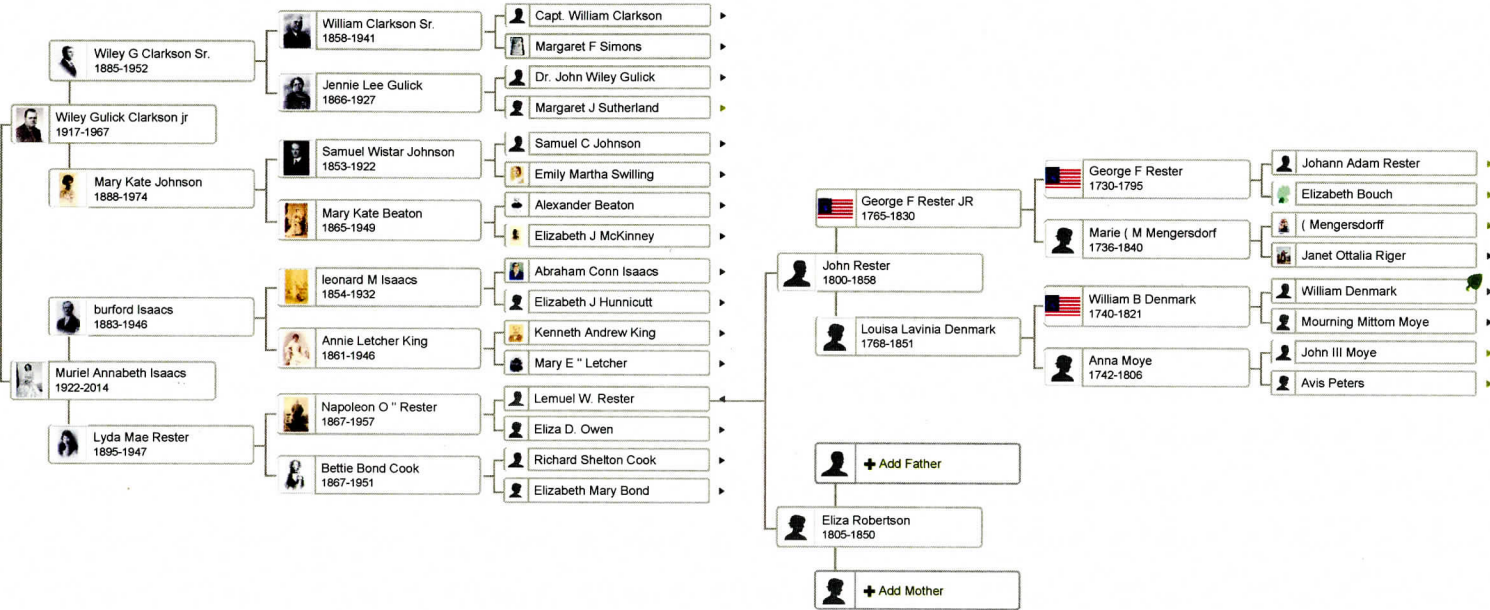

- Home
- Refresh
- +
-
- Print

Wiley G Clarkson III
1948-Living

Spouse & Children

- Linda Gail Bishop
- Shannon M Clarkson
- Kathie Ann Clarkson
- Kristie Lynn Clarkson

Siblings

+ Add relative

- Support Center
 - Ancestry Blog
 - Site Map
 - Gift Memberships
 - Careers
- Visit our other sites: United States

Isaacs Family Tree