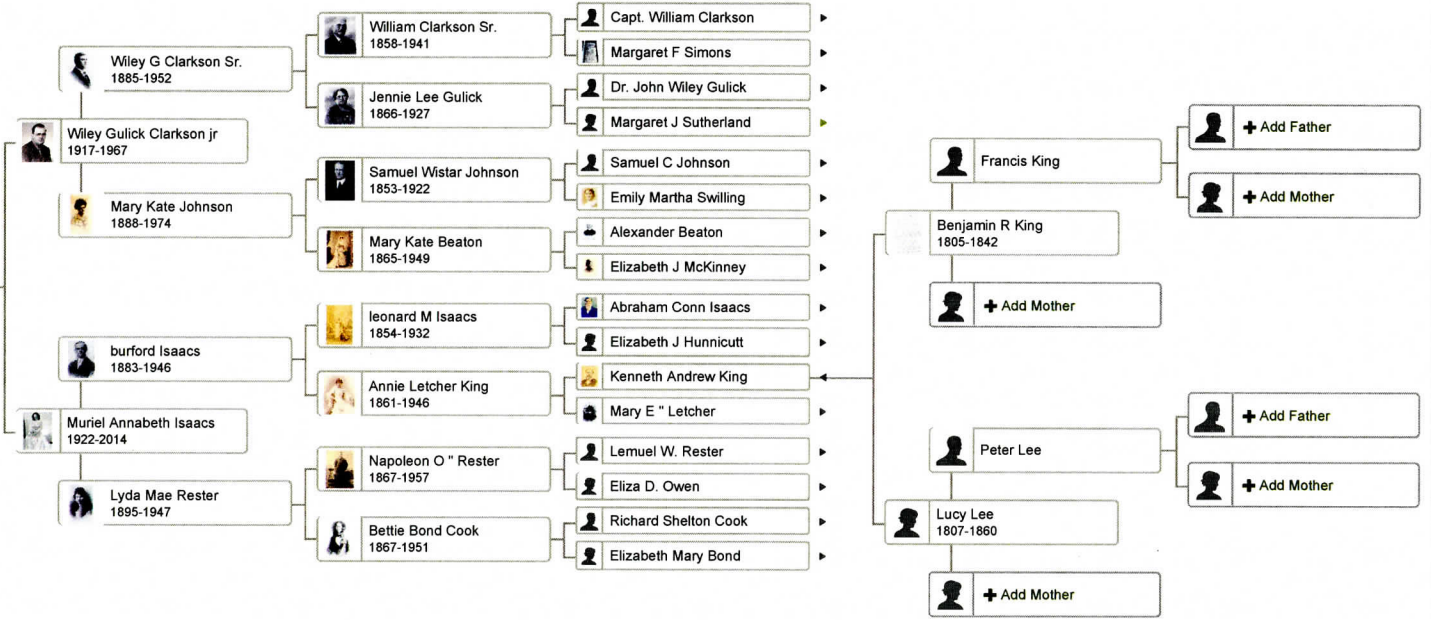

-
-
-
-
-
-

Wiley G Clarkson III
1948-Living

Spouse & Children ▾

- Linda Gail Bishop
- Shannon M Clarkson
- Kathie Ann Clarkson
- Kristie Lynn Clarkson

Siblings ▸

Add relative

- Support Center
- Ancestry Blog
- Site Map

Isaacs Family Tree