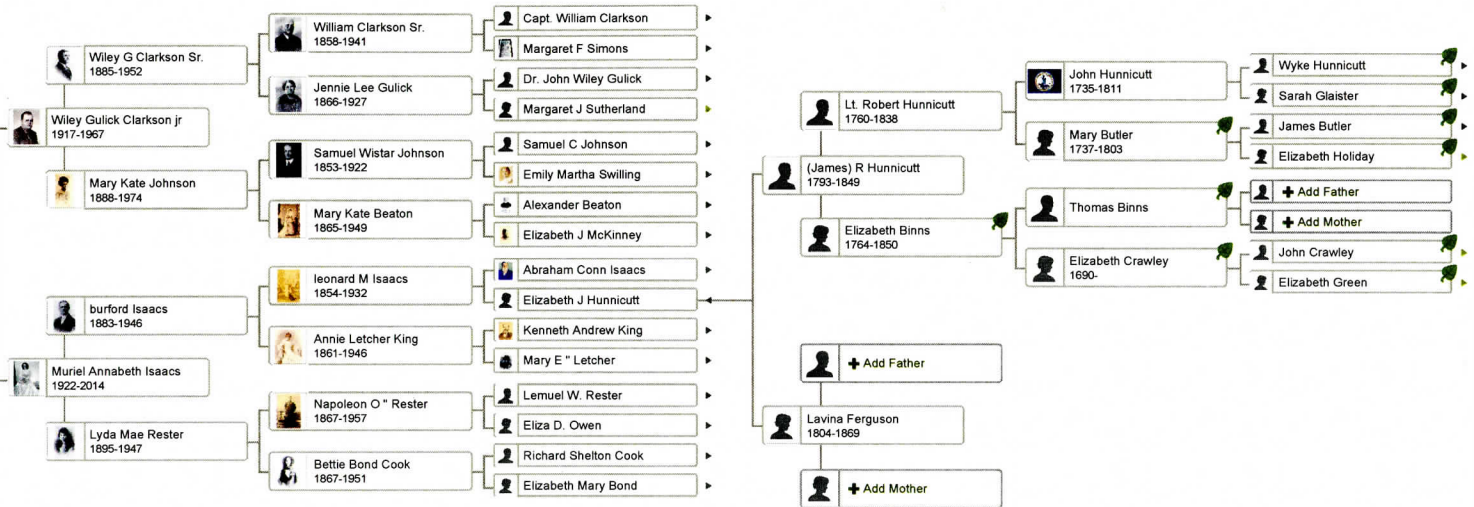

1 1079

WileyandLinda

Upgrade

Help

- Home
- Family Trees
- Search
- DNA
- Collaborate
- Learning Center
- Publish
- Shop + Gift
- Hire an Expert

Isaacs Family Tree

Tree pages

find a person in this tree

Pedigree Family

- Home
- Refresh
- +
- 0
-
- Print

Wiley G Clarkson III
1948-Living

Spouse & Children

- Linda Gail Bishop
- Shannon M Clarkson
- Kathie Ann Clarkson
- Kristie Lynn Clarkson

Siblings

+ Add relative

- Support Center
- Ancestry Blog
- Site Map
- Gift Memberships
- Careers

Visit our other sites:

Isaacs Family Tree