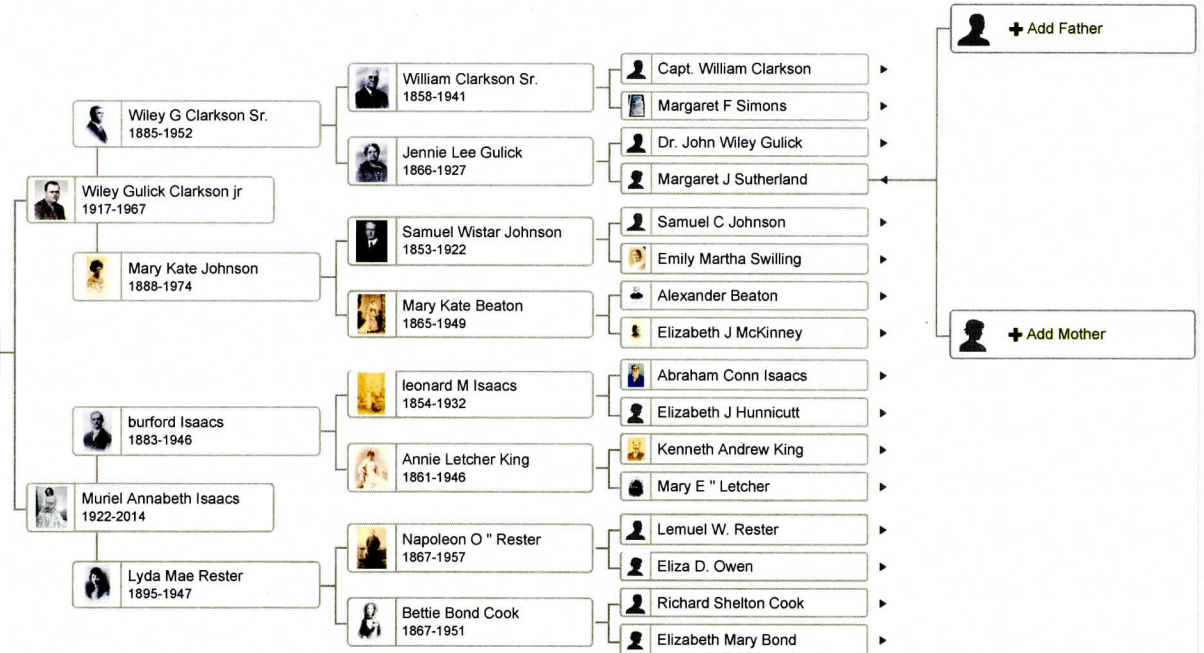

- Pedigree
- Family

-
-
-
-
-

Wiley G Clarkson III
1948-Living

Spouse & Children ▾

- Linda Gail Bishop
- Shannon M Clarkson
- Kathie Ann Clarkson
- Kristie Lynn Clarkson

Siblings ▶

Add relative

Isaacs Family Tree